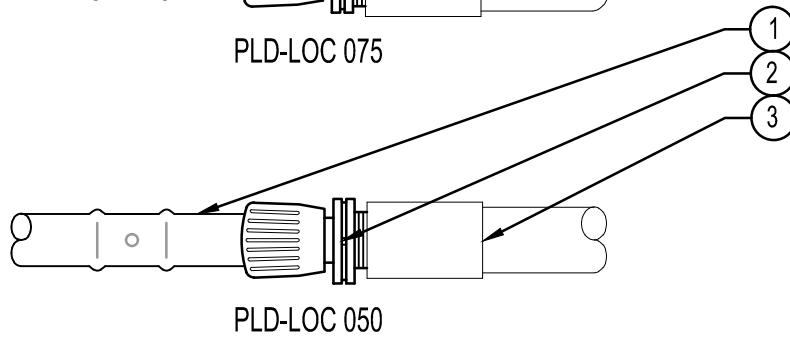

PLD-LOC 075

PLD-LOC 050

LEGEND:

- ① PROFESSIONAL LANDSCAPE DRIPLINE
- ② PLD-LOC FITTING
- ③ PVC LATERAL - AS PER PLAN

PLC-LOC - PVC TO POLY

Hunter HM.FIT.04

NOT TO SCALE