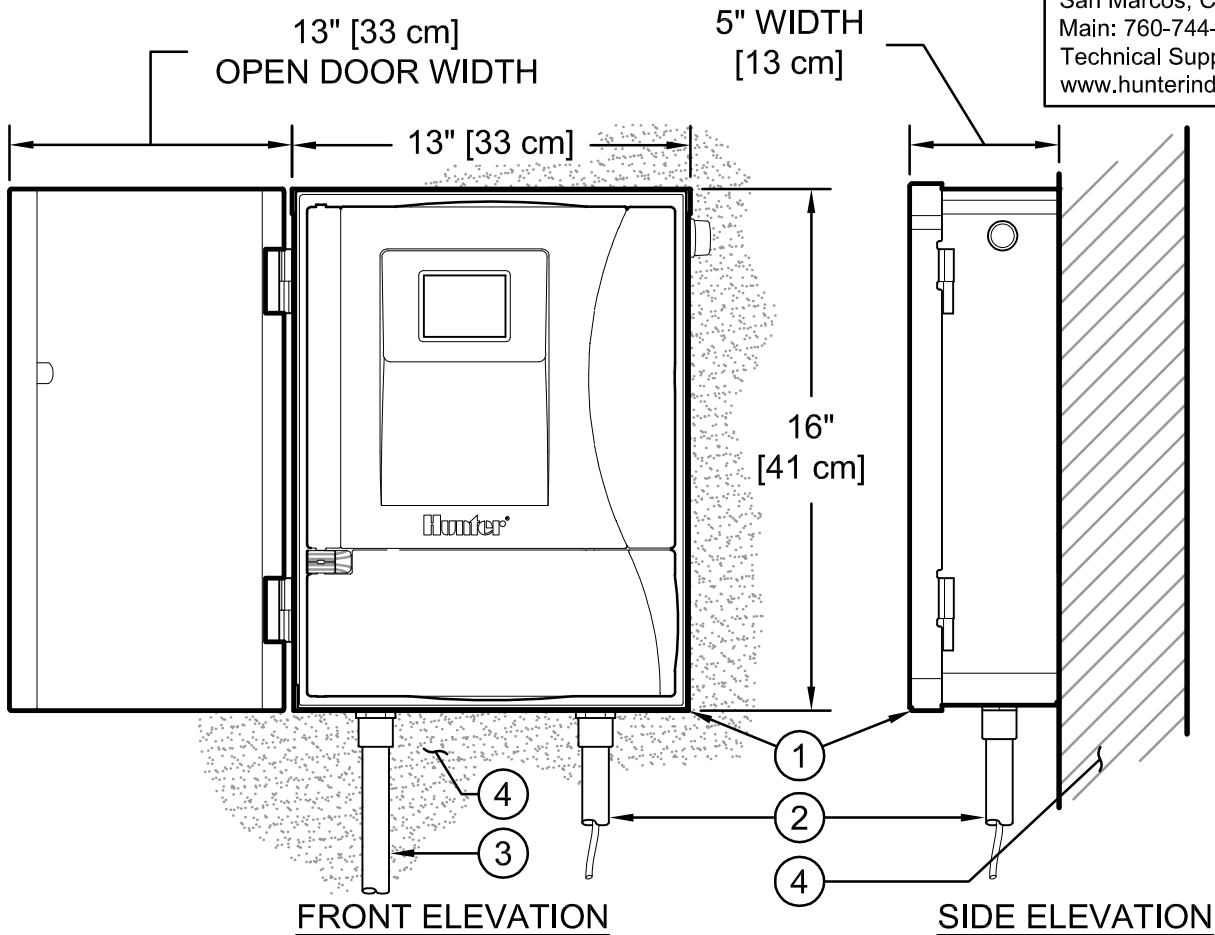

HUNTER INDUSTRIES
1940 Diamond Street
San Marcos, CA 92078
Main: 760-744-5240
Technical Support: 760-591-7383
www.hunterindustries.com

DETAIL LEGEND:

- ① IRRIGATION CONTROLLER (HCC-800-SS) PER PLAN
- ② IRRIGATION CONTROL WIRE IN CONDUIT - SIZE AND TYPE PER LOCAL CODES
- ③ ELECTRICAL SUPPLY CONDUIT - CONNECT TO POWER SOURCE, J-BOX INSIDE CONTROLLER
- ④ ADJACENT SURFACE TO MOUNT CONTROLLER PER PLAN

NOTES:

1. CONTROLLER ACCEPTS 120 VOLTS A.C. OR 230 VOLTS A.C. (INTERNATIONAL MODEL).
2. MOUNT CONTROLLER LCD SCREEN AT EYE LEVEL, CONTROLLER SHALL BE HARD-WIRED TO GROUNDED 110 VAC POWER SOURCE.
3. REFER TO THE HUNTER HCC INSTALLATION GUIDE FOR FURTHER INSTRUCTIONS.

**IRRIGATION CONTROLLER - SS METAL ENCLOSURE,
WALL MOUNT (HCC-800-SS)**