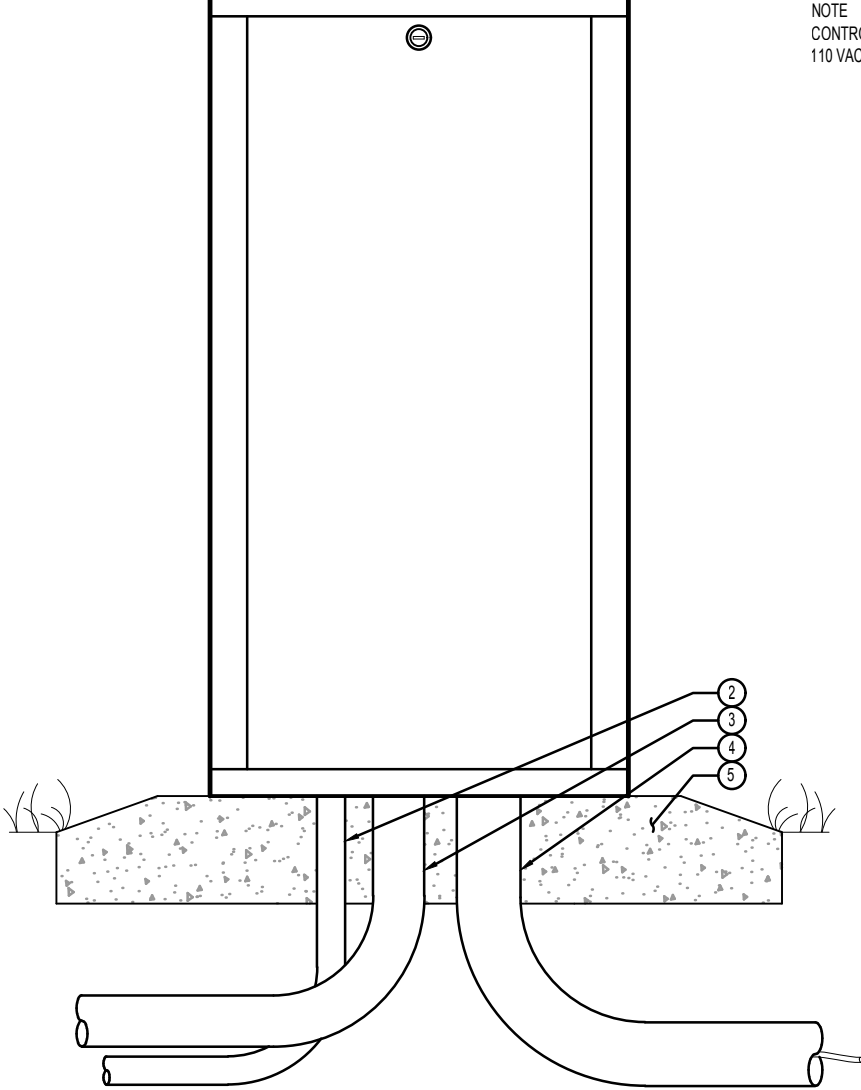

LEGEND:

- ① IRRIGATION CONTROLLER (ACC2-PED) PER PLAN
- ② ELECTRICAL SUPPLY CONDUIT
CONNECT TO POWER SOURCE, J-BOX INSIDE
CONTROLLER
- ③ GROUND WIRE CONDUIT
GROUND PER ASIC GUIDELINES
- ④ IRRIGATION CONTROL WIRE IN CONDUIT
SIZE AND TYPE PER LOCAL CODES
- ⑤ PEDESTAL BASE PER PLAN
INSURE POSITIVE DRAINAGE AWAY FROM PEDESTAL

NOTE
CONTROLLER SHALL BE HARD-WIRED TO GROUNDED
110 VAC POWER SOURCE

IRRIGATION CONTROLLER (ACC2-PED)

Hunter C.ACC2.04

NOT TO SCALE